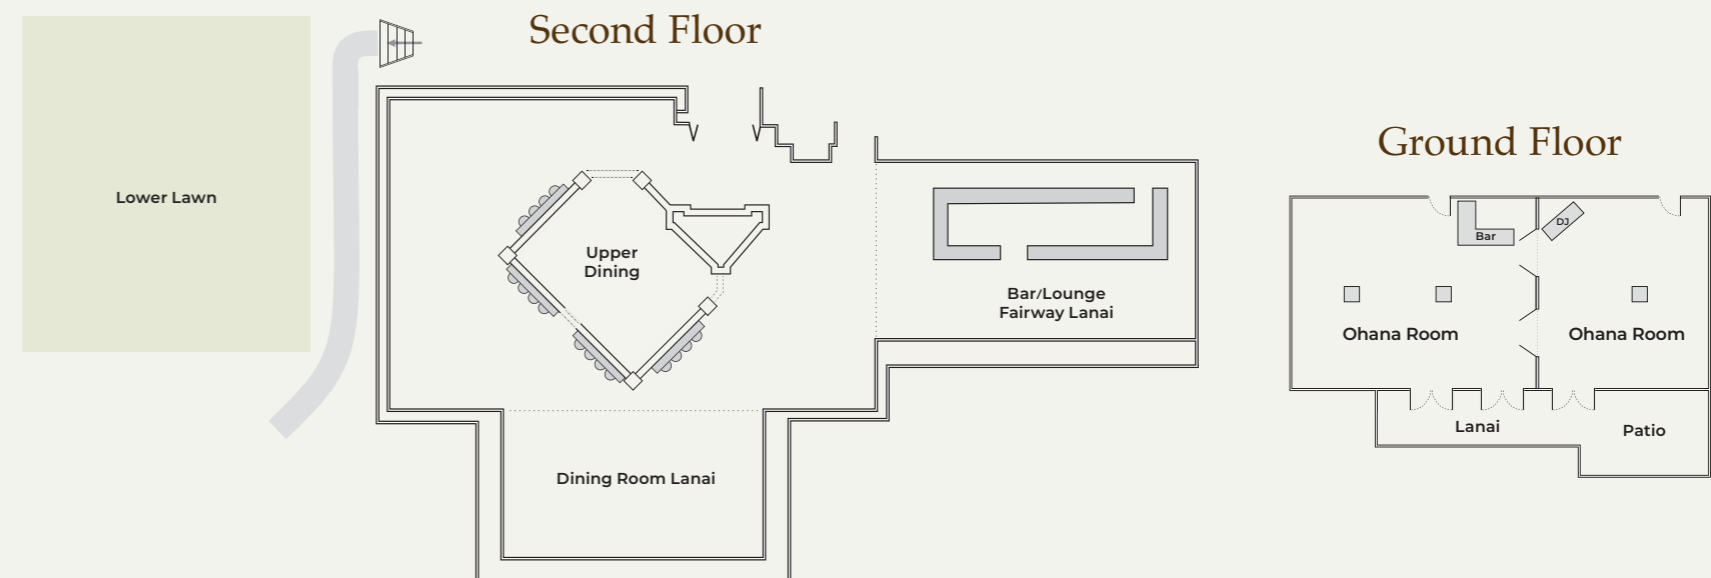

Event Sites

Ohana Room

Located on the lower level of the restaurant, The Grille Room showcases glass-paneled doors opening up to the 18th Fairway and putting green. This private dining space is ideal for smaller wedding receptions, late night parties and may also be rented for dancing following dinner in the Main Dining Room.

Molokai Lawn

As one of the largest private spaces on Maui's West Side, the Molokai Lawn is large enough to accommodate an event of 500 and yet is intimate enough for a small group of 40. This space will have your Guests surrounded by all the beauty of the island, including spectacular ocean views.

Lower Lawn

Just steps from the restaurant, the Lower Lawn extends from The Plantation House's front patio offering clear views of the ocean and golf course fairways. This is the perfect space for hosting an intimate wedding ceremony or a larger cocktail reception.

Fleming's Lawn

This space is sure to provide an authentic outdoor tropical Hawaiian experience. You and your guests will be surrounded by lush greenery & views of the Planation Golf Course.

Dining Room Lanai

Offering ocean views of the Kapalua coastline, this area is ideal for parties of 15-30 and allows all of your Guests to enjoy window seating.

Dining Room Lanai + Partial Dining Room

A combination of the Dining Room Lanai and adjacent Dining Room makes this the most versatile space in the restaurant, offering options to use both round and rectangular tables.

Upper Dining Room

Set in the heart of the restaurant and raised off the main floor, this space boasts a double-sided fireplace, expansive vaulted ceilings and outstanding panoramic views of the restaurant and ocean.